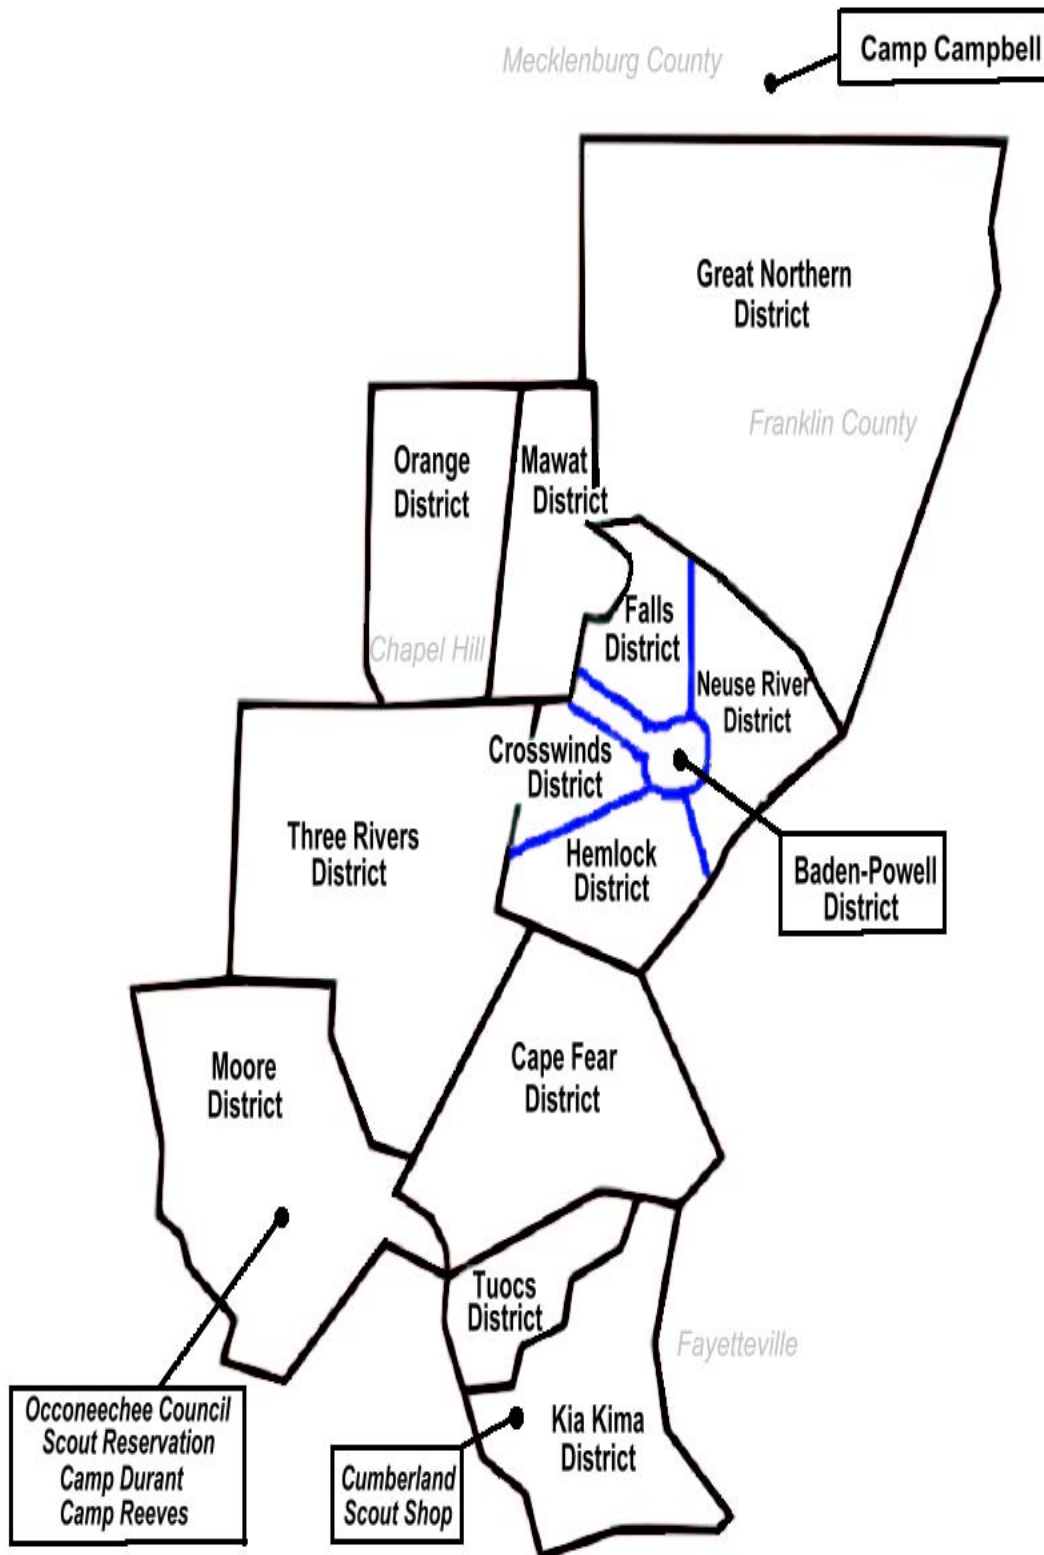

NEW DISTRICTS and DISTRICT BOUNDARIES for 2004

VIRGINIA

Great Northern
now includes
Granville County

Mawat
no longer serves
Granville County

Wake County
increased from
three to five districts
- **Baden-Powell District** -
inside the Beltline
Highway 70-West

- **Crosswinds District** -
Southwest Wake County

- **Falls** -
Northwest Wake County

- **Hemlock** -
Southeast Wake County

- **Neuse River** -
Northeast Wake County