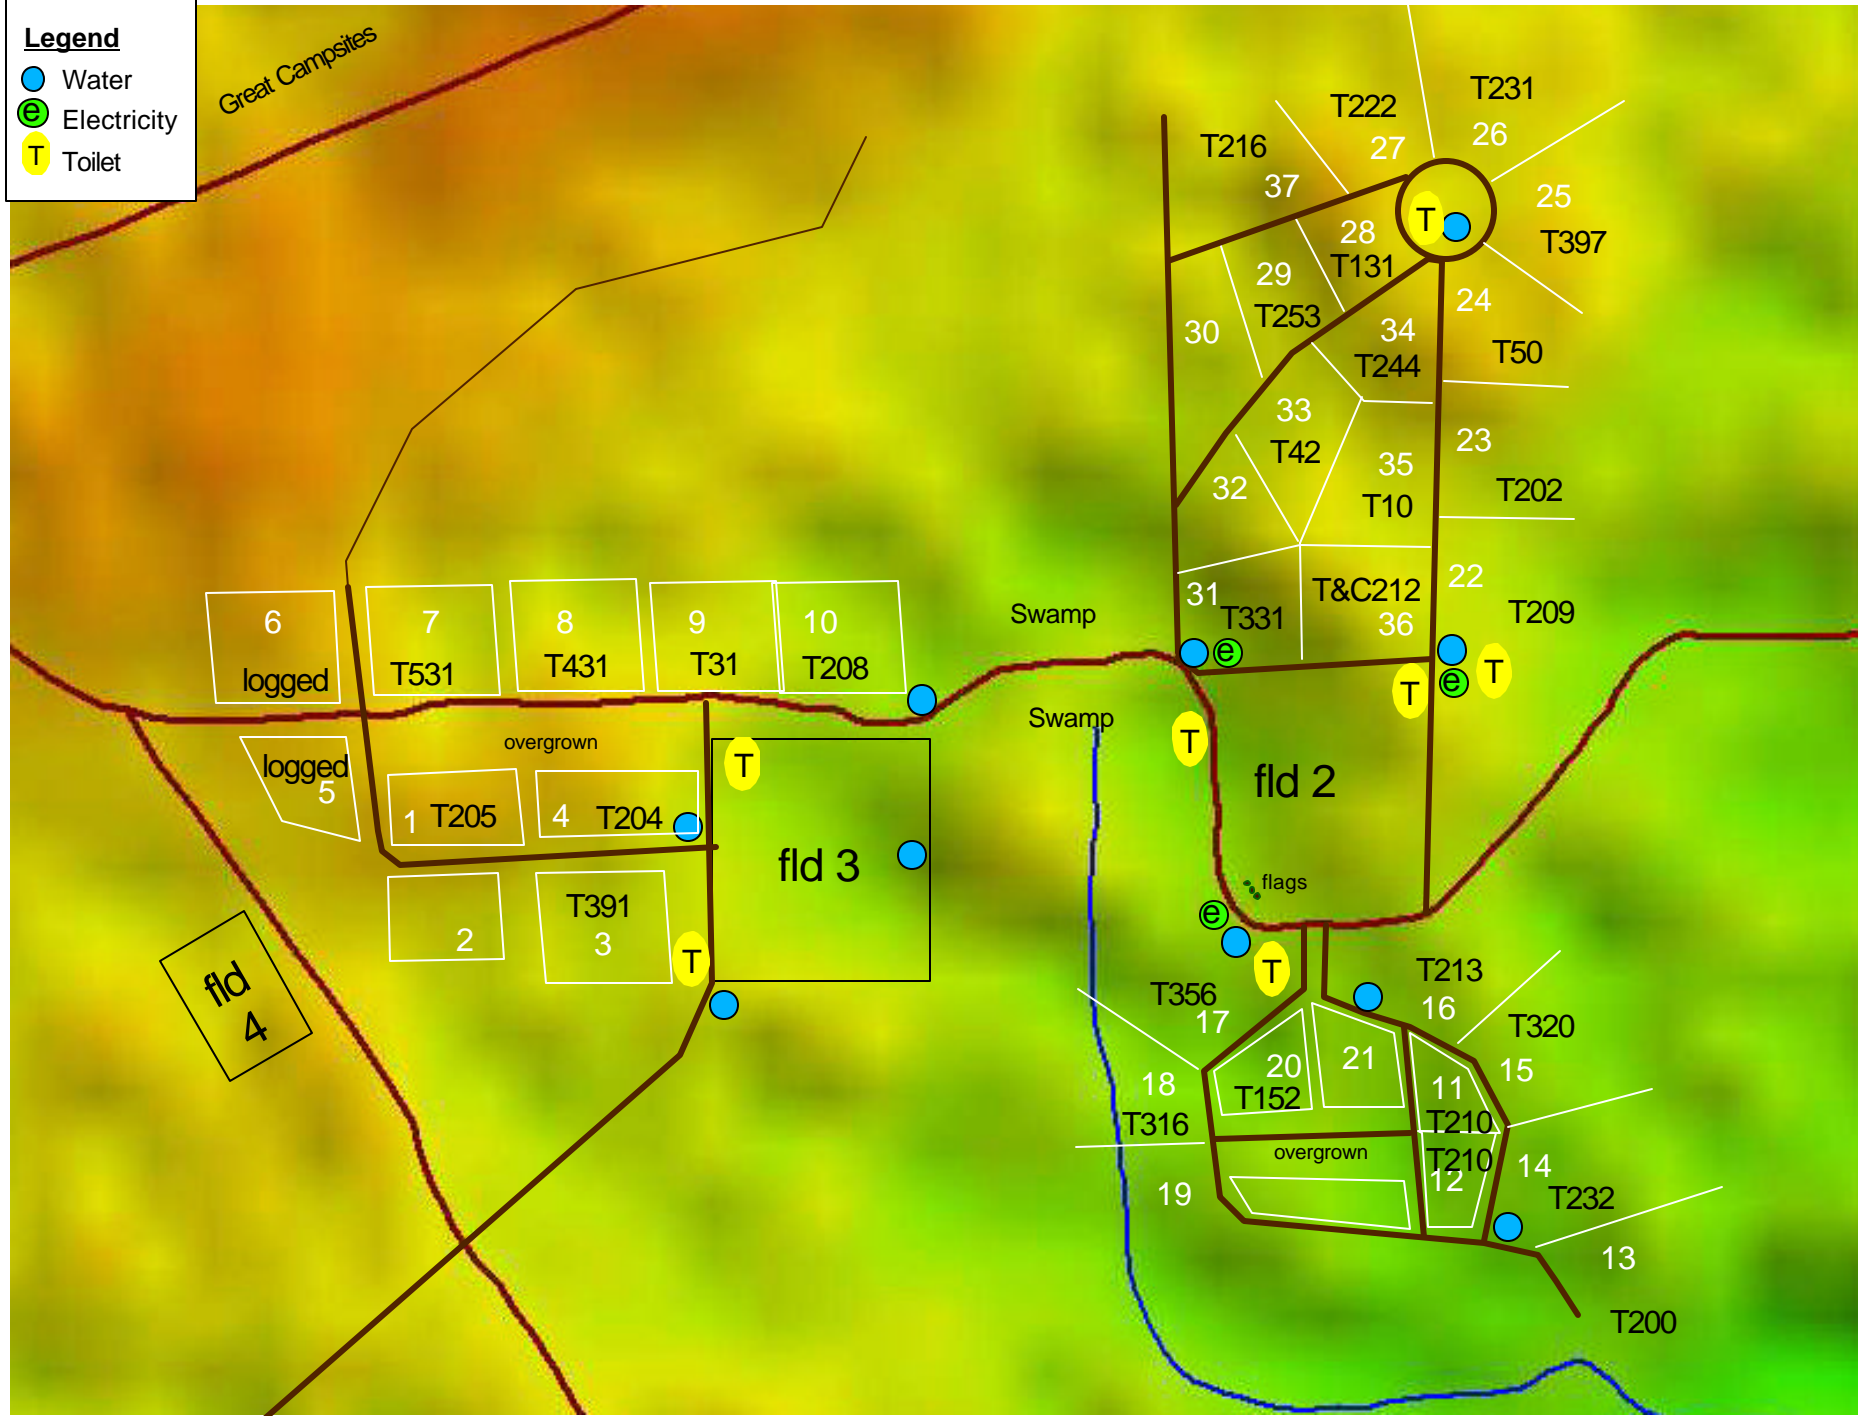

2004 Crosswinds/Hemlock District Camporee Troop Site Assignments

Legend

- Water
- ⓔ Electricity
- T Toilet

Crosswinds/Hemlock District Camporee Troop Site Assignments
 Camp Reeves